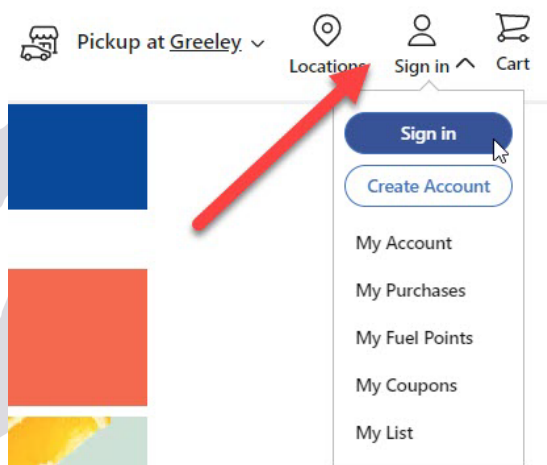

We have setup a Community Rewards with King Soopers that will allow the Grizzly Football Club to receive a donation every time you scan your King Soopers card when you make a purchase at King Soopers! There is no cost to you for the program. King Soopers donates a portion of your total purchase. This also works for all Kroger family of stores so your friends and relatives can register their cards to support the Grizzlies as well! All Kroger family of stores have similar web sites so the instructions should work at any of them.

1. To enroll go to <https://www.kingsoopers.com/>. If you have already created an account with your King Soopers card you may sign in, if you have a card but haven't created an account, or if you don't have a King Soopers card in the upper right corner of the site hover you mouse over "Sign in" and a drop down will appear allowing you to "Sign in" or "Create an account".