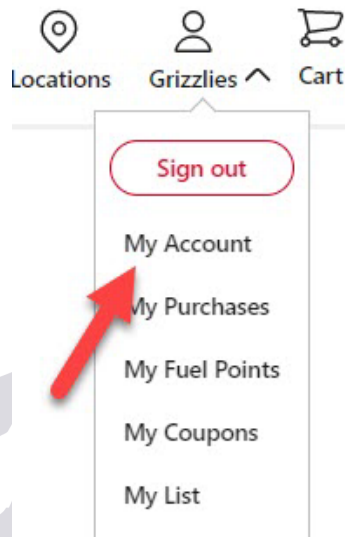

Create Account

GRIZZLY FOOTBALL CLUB

- 5317 West A Street
Greeley, CO 80634
- (970) 573-6490
- info@grizfootballclub.org
- www.grizfootballclub.org

#TRUSTTHEPROCESS

3. After you have signed in hover over you name, which should now appear in the right corner of the site and select "My Account".